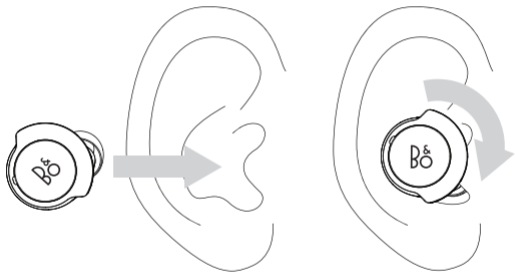

DOWNLOAD THE BANG & OLUFSEN APP

Bang & Olufsen

on.beo.com/app

I. TURN ON

II.

⌋ 2 secs.

III. AUTOMATIC BLUETOOTH PAIRING

III. SET UP IN THE BANG & OLUFSEN APP

INSERT EARPHONES

MUSIC OPERATIONS

▶ Play/Pause		● ● Double press
+ Volume		● ■ Double press and hold
- Volume	● ■ Double press and hold	
> Next		● ● ● Triple press
< Previous	● ● ● Triple press	
Active Noise Cancellation/ Transparency	● ● Double press (cycle)	